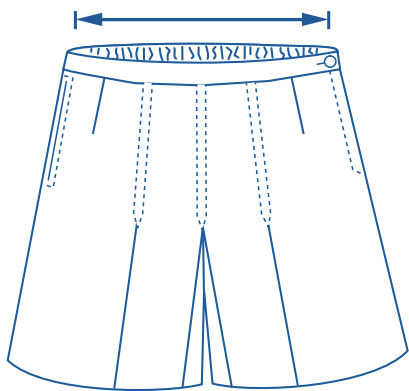

Alinta Apparel Size Chart

Girls Culottes

Alinta Size	J2	J4	J6	J8	J10	J12	J14	L8	L10	L12	L14	L16	L18	L20	L22
1/2 Waist Relaxed (cm)	27	53	29	30	31.5	33	34.5	36	38	39.5	41.5	43	45	46.5	48.5
1/2 Waist Stretched (cm)	30	62.5	35	37.5	39.5	41.5	43.5	45.5	47.5	49.5	52	54	56	58	60.5

How to select your size:

- 1 Find a similar fitting garment to the item you wish to purchase.
- 2 Lay the garment flat on a hard surface.
- 3 Measure the waist in centimetres as outlined in the diagram.
- 4 Select the size closest to your measurement, remembering to select the larger size if your measurement is in between sizes.