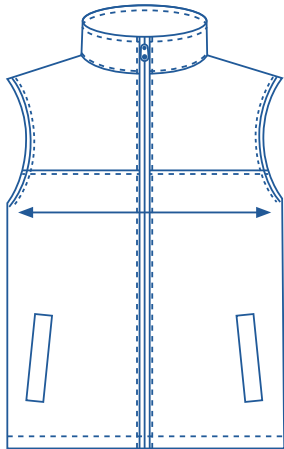

SIZE CHART

ELC Vest					
Size	2	4	6	8	
1/2 Chest	37	39	41	43	

How to select your size:

- 1.** Find a similar fitting garment to the item you wish to purchase.
- 2.** Lay the garment flat on a hard surface.
- 3.** Measure the chest in centimetres as outlined in the diagram.
- 4.** Select the size closest to your measurement - we recommend selecting the larger size if your measurement is in between sizes.