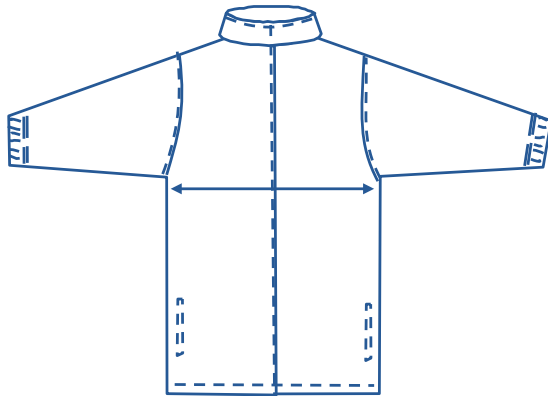

SIZE CHART

Spray Jacket								
Size	10	12	14	16	18	20	22	
1/2 Chest	51	53	56	58	61	63	66	

How to select your size:

- 1.** Find a similar fitting garment to the item you wish to purchase.
- 2.** Lay the garment flat on a hard surface.
- 3.** Measure the chest in centimetres as outlined in the diagram.
- 4.** Select the size closest to your measurement - we recommend selecting the larger size if your measurement is in between sizes.