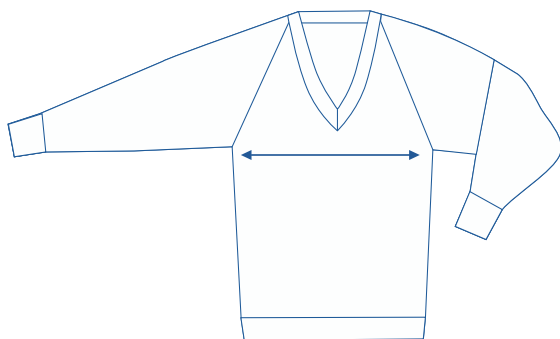

# SIZE CHART

Fleece Jumper											
Size	2XS	XS	S	M	L	XL	2XL	3XL	4XL	5XL	
1/2 Chest	51.5	55	57.5	60	62.5	65	67.5	70	72.5	75	

## How to select your size:

- 1.** Find a similar fitting garment to the item you wish to purchase.
- 2.** Lay the garment flat on a hard surface.
- 3.** Measure the chest in centimetres as outlined in the diagram.
- 4.** Select the size closest to your measurement - we recommend selecting the larger size if your measurement is in between sizes.