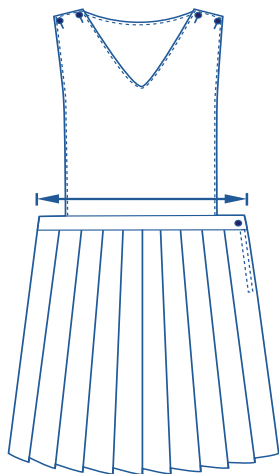

SIZE CHART

Pinafore				
Size	4	6	8	10
1/2 Waist	33	35.5	37	40.5

How to select your size:

- 1.** Find a similar fitting garment to the item you wish to purchase.
- 2.** Lay the garment flat on a hard surface.
- 3.** Measure the waist in centimetres as outlined in the diagram.
- 4.** Select the size closest to your measurement - we recommend selecting the larger size if your measurement is in between sizes.