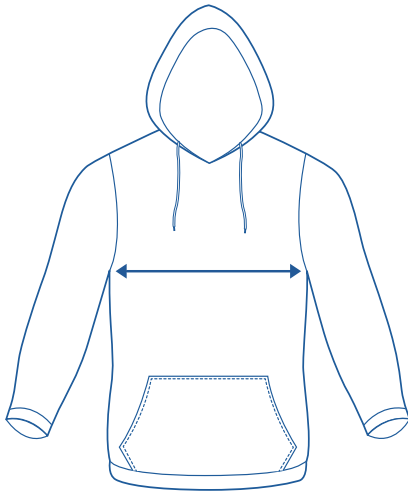

Alinta Apparel Size Chart

Hoodie													
Alinta Size	J8	J10	J12	J14	XS	S	M	L	XL	2XL	3XL	4XL	
1/2 Chest Measurement (cm)	42.5	44.5	47.5	50	52.5	55.5	58	61	64	67	70	73	

How to select your size:

- 1 Find a similar fitting garment to the item you wish to purchase.
- 2 Lay the garment flat on a hard surface.
- 3 Measure the chest in centimetres as outlined in the diagram.
- 4 Select the size closest to your measurement, remembering to select the larger size if your measurement is in between sizes.