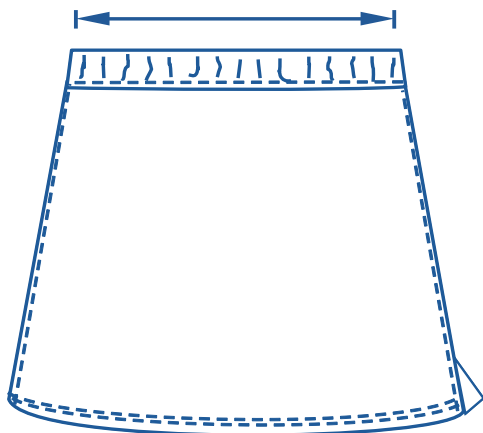

# Alinta Apparel Size Chart

Skort															
Size	J4	J6	J8	J10	J12	J14	L8	L10	L12	L14	L16	L18	L20	L22	
1/2 Waist (cm)	25	27	28	29	30	32	34	39	40.5	42	43	44	45	46	

## How to select your size:

- 1 Find a similar fitting garment to the item you wish to purchase.
- 2 Lay the garment flat on a hard surface.
- 3 Measure the waist in centimetres as outlined in the diagram.
- 4 Select the size closest to your measurement, remembering to select the larger size if your measurement is in between sizes.