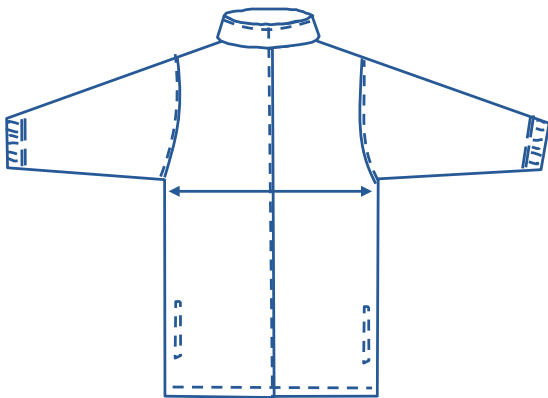

# Alinta Apparel Size Chart

Tracksuit Jacket													
Size	4	6	8	10	12	14	S	M	L	XL	2XL	3XL	
1/2 Chest (cm)	42	45	48	51	54	57	59.5	62	64.5	67	69.5	72	

## How to select your size:

- 1 Find a similar fitting garment to the item you wish to purchase.
- 2 Lay the garment flat on a hard surface.
- 3 Measure the chest in centimetres as outlined in the diagram.
- 4 Select the size closest to your measurement, remembering to select the larger size if your measurement is in between sizes.