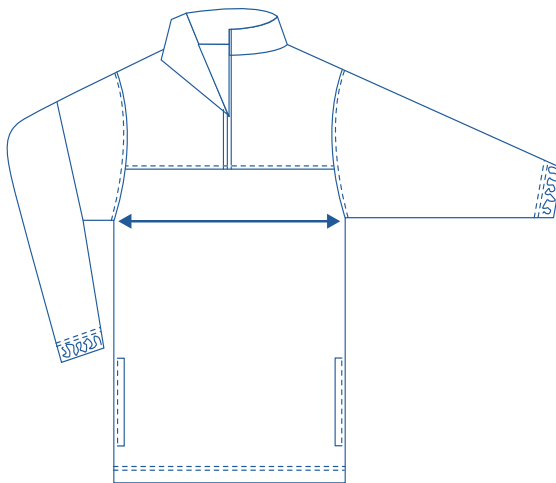

Alinta Apparel Size Chart

Fleece Pullover							
Size	J4	J6	J8	J10	J12	J14	
1/2 Chest (cm)	40	42.5	45	48	51.5	55	

How to select your size:

- 1** Find a similar fitting garment to the item you wish to purchase.
- 2** Lay the garment flat on a hard surface.
- 3** Measure the chest in centimetres as outlined in the diagram.
- 4** Select the size closest to your measurement, remembering to select the larger size if your measurement is in between sizes.