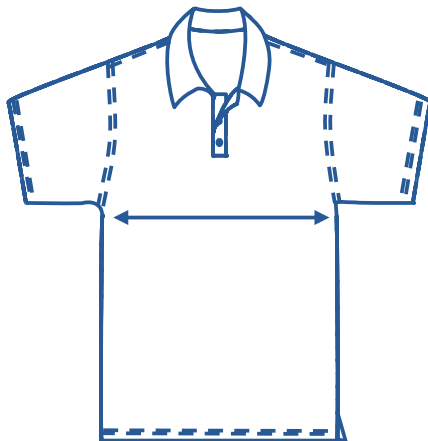

Alinta Apparel Size Chart

Polo										
Size	J4	J6	J8	J10	J12	J14	XS	S	M	
1/2 Chest (cm)	36	38.5	41	43.5	45.5	47.5	50	52.5	55	

How to select your size:

- 1** Find a similar fitting garment to the item you wish to purchase.
- 2** Lay the garment flat on a hard surface.
- 3** Measure the chest in centimetres as outlined in the diagram.
- 4** Select the size closest to your measurement, remembering to select the larger size if your measurement is in between sizes.