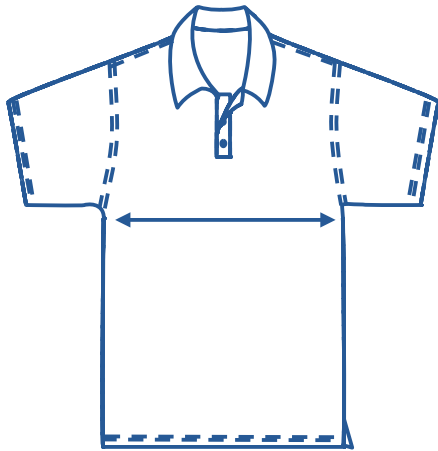

# Alinta Apparel Size Chart

Hospitality Polo							
Size	S	M	L	XL	2XL	3XL	
1/2 Chest Measurement (cm)	53.5	56	58.5	61	63.5	66.5	

## How to select your size:

- 1 Find a similar fitting garment to the item you wish to purchase.
- 2 Lay the garment flat on a hard surface.
- 3 Measure the chest in centimetres as outlined in the diagram.
- 4 Select the size closest to your measurement, remembering to select the larger size if your measurement is in between sizes.