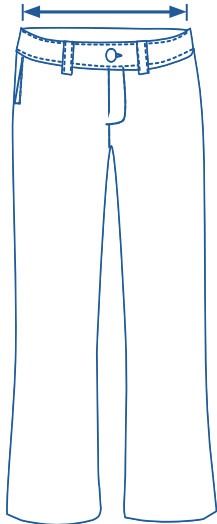

# Alinta Apparel Size Chart

## Girls/Ladies Formal Pants

Size	L6	L8	L10	L12	L14	L16	L18	L20	L22
1/2 Waist Measurement (cm)	62	67	72	77	82	87	94	99	104

## How to select your size:

- 1 Find a similar fitting garment to the item you wish to purchase.
- 2 Lay the garment flat on a hard surface.
- 3 Measure the waist in centimetres as outlined in the diagram.
- 4 Select the size closest to your measurement, remembering to select the larger size if your measurement is in between sizes.