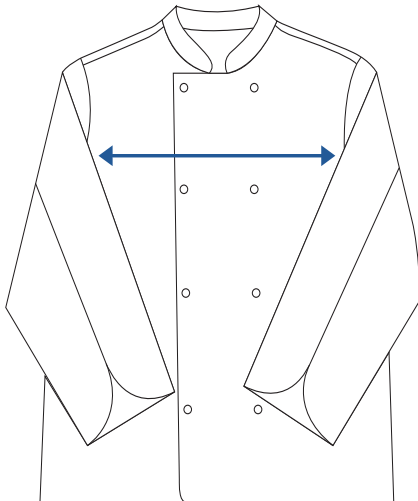

How to select your size:

1. 1 Find a similar fitting garment to the item you wish to purchase.
2. 2 Lay the garment flat on a hard surface.
3. 3 Measure the chest in centimetres as outlined in the diagram.
4. 4 Select the size closest to your measurement, remembering to select the larger size if your measurement is in between sizes.

Note:

- Exchange is available for incorrect size selection.
- Not all sizes are carried. For sizes not carried, contact the Uniform Shop.