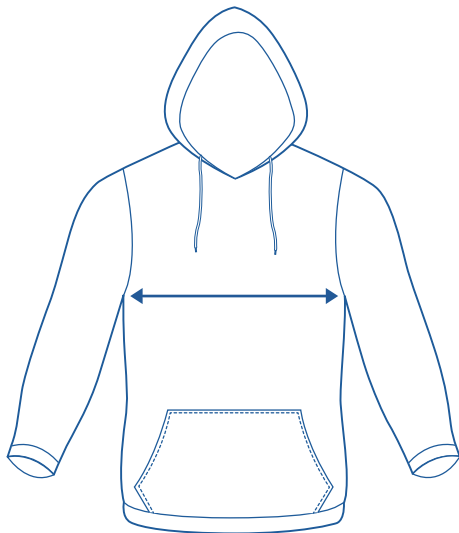

Alinta Apparel Size Chart

Hoodie							
Size	S	M	L	XL	2XL	3XL	
1/2 Chest Measurement (cm)	57.5	60	62.5	65	67.5	70	

How to select your size:

- 1 Find a similar fitting garment to the item you wish to purchase.
- 2 Lay the garment flat on a hard surface.
- 3 Measure the chest in centimetres as outlined in the diagram.
- 4 Select the size closest to your measurement, remembering to select the larger size if your measurement is in between sizes.