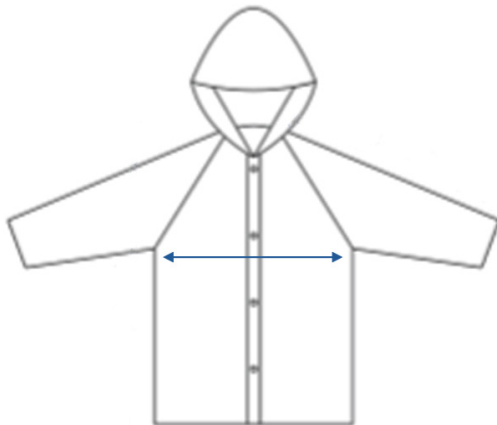

Alinta Apparel Size Chart

Raincoat								
Size	2	4	6	8	10	12	14	
1/2 Chest Measurement (cm)	42	45	48	52	54	56	58	

How to select your size:

- 1** Find a similar fitting garment to the item you wish to purchase.
- 2** Lay the garment flat on a hard surface.
- 3** Measure the chest in centimetres as outlined in the diagram.
- 4** Select the size closest to your measurement, remembering to select the larger size if your measurement is in between sizes.