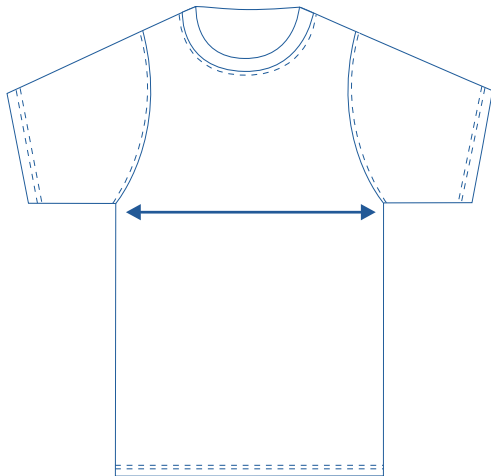

# Alinta Apparel Size Chart

S/S T-Shirt											
Alinta Size	6	8	10	12	14	XS	S	M	L	XL	
1/2 Chest Measurement (cm)	39	41.5	44	46.5	49	51	53.5	56	58.5	61	

## How to select your size:

- 1 Find a similar fitting garment to the item you wish to purchase.
- 2 Lay the garment flat on a hard surface.
- 3 Measure the chest in centimetres as outlined in the diagram.
- 4 Select the size closest to your measurement, remembering to select the larger size if your measurement is in between sizes.