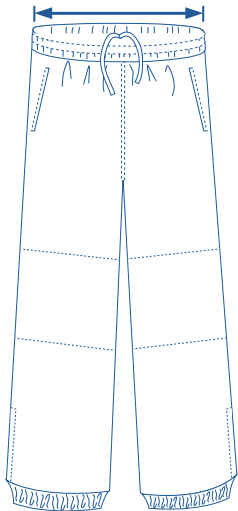

# Alinta Apparel Size Chart

## Tracksuit Pants

Alinta Size	J2	J4	J6	J8	J10	J12	J14	XS	S	M
1/2 Waist Measurement (cm)	54	56	58	60	64	68	72	76	82	87

## How to select your size:

- 1 Find a similar fitting garment to the item you wish to purchase.
- 2 Lay the garment flat on a hard surface.
- 3 Measure the waist in centimetres as outlined in the diagram.
- 4 Select the size closest to your measurement, remembering to select the larger size if your measurement is in between sizes.