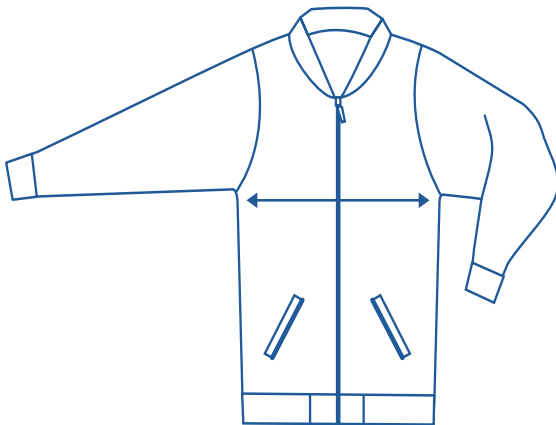

Alinta Apparel Size Chart

Polar Fleece Jacket

Alinta Size	J2	J4	J6	J8	J10	J12	J14	XS	S	M
1/2 Chest Measurement (cm)	56	60	64	68	72	76	80	86	90	95

How to select your size:

- 1 Find a similar fitting garment to the item you wish to purchase.
- 2 Lay the garment flat on a hard surface.
- 3 Measure the chest in centimetres as outlined in the diagram.
- 4 Select the size closest to your measurement, remembering to select the larger size if your measurement is in between sizes.