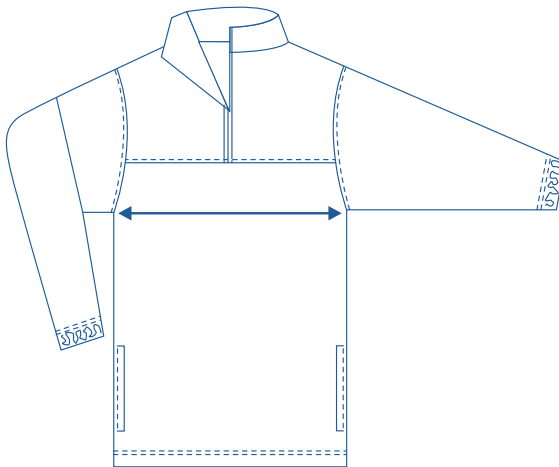

Alinta Apparel Size Chart

Polar Fleece Jacket 1/2 Zip			
	Size	J4	J6
1/2 Chest Measurement (cm)		40	42.5

How to select your size:

- 1 Find a similar fitting garment to the item you wish to purchase.
- 2 Lay the garment flat on a hard surface.
- 3 Measure the chest in centimetres as outlined in the diagram.
- 4 Select the size closest to your measurement, remembering to select the larger size if your measurement is in between sizes.