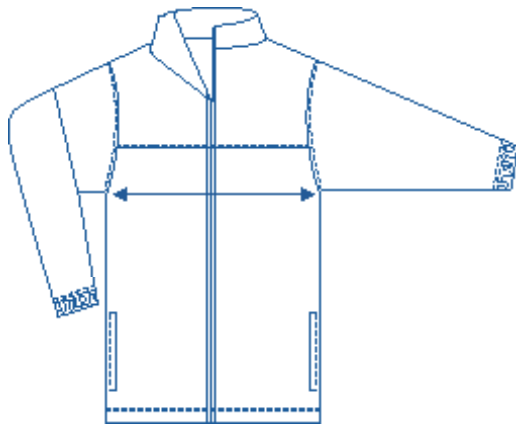

How to select your size:

1. 1 Find a similar fitting garment to the item you wish to purchase.
2. 2 Lay the garment flat on a hard surface.
3. 3 Measure the chest in centimetres as outlined in the diagram.
4. 4 Select the size closest to your measurement, remembering to select the larger size if your measurement is in between sizes.

Note:

- Exchange is available for incorrect size selection.
- Not all sizes are carried. For sizes not carried, contact the Uniform Shop to organise a Special Make-Up Order.