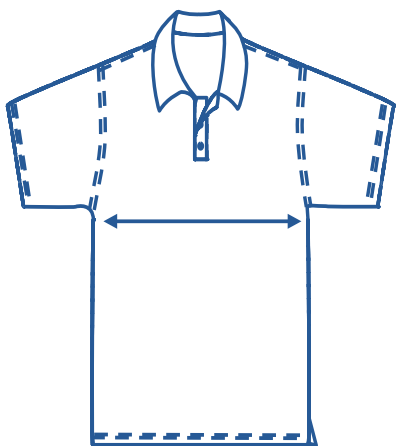

Alinta Apparel Original Stock - Size Chart

Sport Polo - Original Stock

Alinta Size	S	L	XL	2XL	3XL	4XL
1/2 Chest Measurement (cm)	50	55	57.5	60	62.5	65

How to select your size:

- 1** Find a similar fitting garment to the item you wish to purchase.
- 2** Lay the garment flat on a hard surface.
- 3** Measure the chest in centimetres as outlined in the diagram.
- 4** Select the size closest to your measurement, remembering to select the larger size if your measurement is in between sizes.

Note:

- Exchange is available for incorrect size selection.