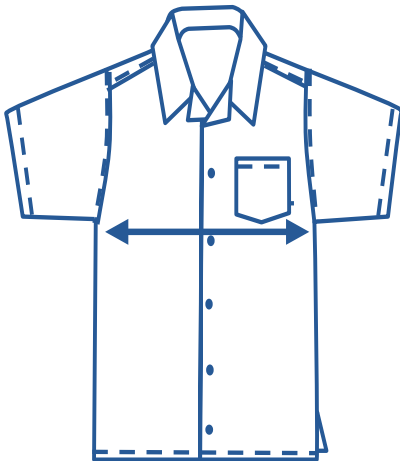

Alinta Apparel Original Stock - Size Chart

Boys Short Sleeve Shirt - Original Stock

| Size | 6 | 8 | 10 | 12 | 14 | 16 | 18 | 20 | 22 | 24 | 26 | 28 | 30 | 32 | 34 |
|----------------------------|----|----|----|----|----|----|----|----|----|----|----|----|----|------|----|
| 1/2 Chest Measurement (cm) | 40 | 42 | 45 | 48 | 51 | 54 | 56 | 58 | 60 | 63 | 66 | 69 | 72 | 74.5 | 77 |

How to select your size:

- 1** Find a similar fitting garment to the item you wish to purchase.
- 2** Lay the garment flat on a hard surface.
- 3** Measure the chest in centimetres as outlined in the diagram.
- 4** Select the size closest to your measurement, remembering to select the larger size if your measurement is in between sizes.