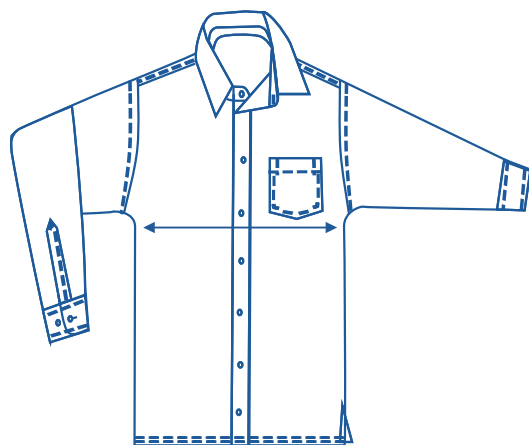

How to select your size:

1. **1** Find a similar fitting garment to the item you wish to purchase.
2. **2** Lay the garment flat on a hard surface.
3. **3** Measure the chest in centimetres as outlined in the diagram.
4. **4** Select the size closest to your measurement, remembering to select the larger size if your measurement is in between sizes.

Note:

- Exchange is available for incorrect size selection.