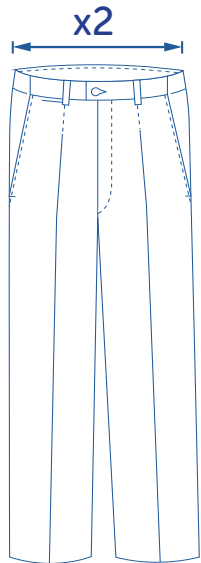

Alinta - Ranier Brand Size Comparison Chart

Trousers Fixed Waist / Formal Expandable 7-12											
Ranier Size	16	18/32	20/34	36	38	40	42	44	46	48	
Equal Alinta Size	XS	S	M	L	XL	2XL	3XL	4XL			
Alinta Relaxed Waist in cm	76	81	87	91	96	101	106	111			
Alinta Outer Leg Length in cm	106	108	110	112	114	116	118	120			

How to select your size:

- 1 Find a similar fitting garment to the item you wish to purchase.
- 2 Lay the garment flat on a hard surface.
- 3 Measure the waist or chest in centimetres as outlined in the diagram. Multiply the measurement by 2.
- 4 Select the size closest to your measurement, remembering to select the larger size if your measurement is in between sizes.