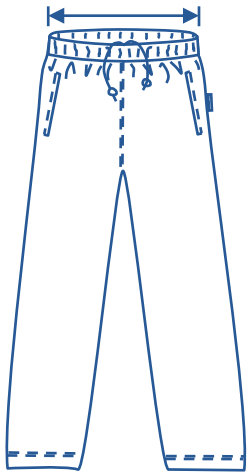

Alinta Apparel Size Chart

Track Pants

Alinta Size Unisex	J2	J4	J6	J8	J10	J12	J14	XS	S	M	L	XL	2XL	3XL	4XL
1/2 Relaxed Waist in cm	23	24	25	27	29	30.5	32	33.5	35.5	37.5	39.5	41.5	43.5	45.5	47.5
Outside Leg Length	58	66	73	80	88	95	101	103	104	105	106	108	110	111	112

How to select your size:

- 1 Find a similar fitting garment to the item you wish to purchase.
- 2 Lay the garment flat on a hard surface.
- 3 Measure the waist or chest in centimetres as outlined in the diagram.
- 4 Select the size closest to your measurement, remembering to select the larger size if your measurement is in between sizes.