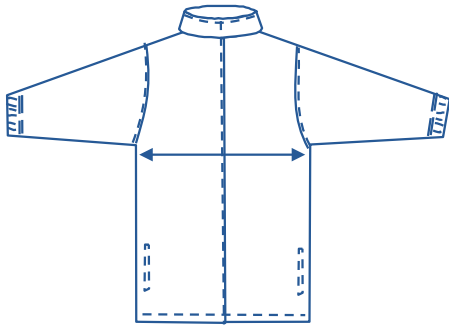

Alinta Apparel Size Chart

Track Jacket

Alinta Size Unisex	J2	J4	J6	J8	J10	J12	J14	XS	S	M	L	XL	2XL	3XL	4XL
1/2 Chest in cm	41	44	47	50	52	54	56	59	61	64	66	68	70	73	75

How to select your size:

- 1 Find a similar fitting garment to the item you wish to purchase.
- 2 Lay the garment flat on a hard surface.
- 3 Measure the waist or chest in centimetres as outlined in the diagram.
- 4 Select the size closest to your measurement, remembering to select the larger size if your measurement is in between sizes.