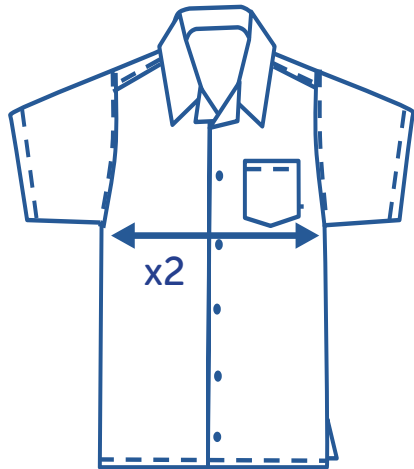

Alinta - Ranier Brand Size Comparison Chart

Shirt Short Sleeve White 7-12

Ranier Size	8	10	12	14	16	18	20	22	24	26	28
Equal Alinta Size	J10	J12	J14	XS	S	M	L	XL	2XL	3XL	4XL
Alinta Full Chest in cm	95	100	105	110	115	120	125	130	135	140	145

How to select your size:

- 1 Find a similar fitting garment to the item you wish to purchase.
- 2 Lay the garment flat on a hard surface.
- 3 Measure the waist or chest in centimetres as outlined in the diagram. Multiply the measurement by 2.
- 4 Select the size closest to your measurement, remembering to select the larger size if your measurement is in between sizes.