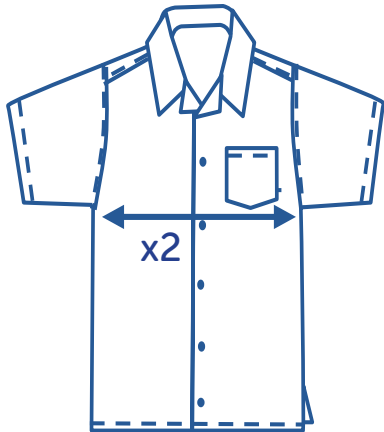

Alinta - Ranier Brand Size Comparison Chart

Short Sleeve Shirt Check P-6

Ranier Size		3	4	6	8	10	12	14	16	18
Equal Alinta Size	J2	J4	J6	J8	J10	J12	J14	XS	S	M
Alinta Full Chest in cm	75	80	85	90	95	100	105	110	115	120

How to select your size:

- 1 Find a similar fitting garment to the item you wish to purchase.
- 2 Lay the garment flat on a hard surface.
- 3 Measure the waist or chest in centimetres as outlined in the diagram. Multiply the measurement by 2.
- 4 Select the size closest to your measurement, remembering to select the larger size if your measurement is in between sizes.