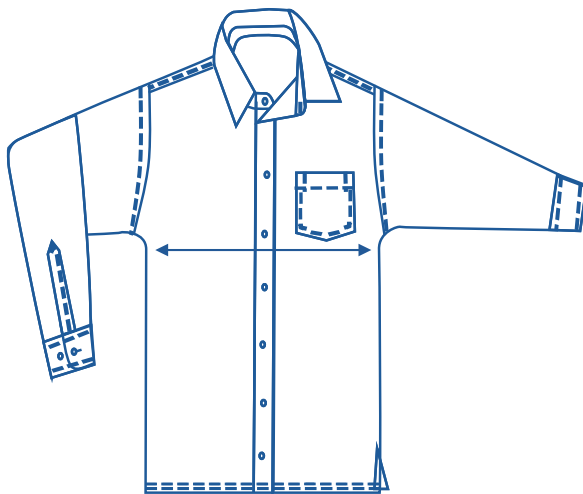

Alinta Apparel Size Chart

Boys Long Sleeve Shirt 7-12

Alinta Size	J2	J4	J6	J8	J10	J12	J14	XS	S	M	L	XL	2XL	3XL	4XL
1/2 Chest Measurement (cm)	37.5	40	42.5	45	47.5	50	52.5	55	57.5	60	62.5	65	67.5	70	72.5

How to select your size:

- 1 Find a similar fitting garment to the item you wish to purchase.
- 2 Lay the garment flat on a hard surface.
- 3 Measure the waist or chest in centimetres as outlined in the diagram.
- 4 Select the size closest to your measurement, remembering to select the larger size if your measurement is in between sizes.