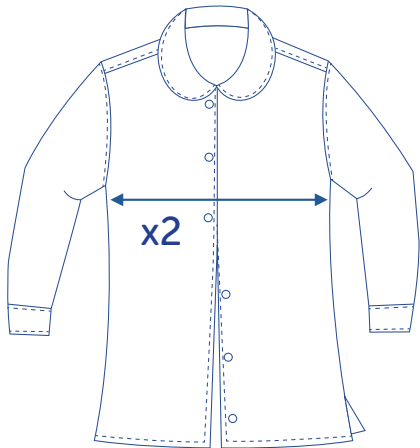

# Alinta - Ranier Brand Size Comparison Chart

Long Sleeve Blouse P-12																
Ranier Junior Size	3C	4C	6C	8C												
Ranier Senior Size					8	10	12	14	16	18	20	22	24	26	28	
Equal Alinta Size	J4	J6	J8	J10	J12	J14	L8	L10	L12	L14	L16	L18	L20	L22	L24	
Alinta Full Chest in cm	75	79	83	87	91	95	100	105	110	115	120	125	130	135	140	

## How to select your size:

- 1 Find a similar fitting garment to the item you wish to purchase.
- 2 Lay the garment flat on a hard surface.
- 3 Measure the waist or chest in centimetres as outlined in the diagram. Multiply the measurement by 2.
- 4 Select the size closest to your measurement, remembering to select the larger size if your measurement is in between sizes.