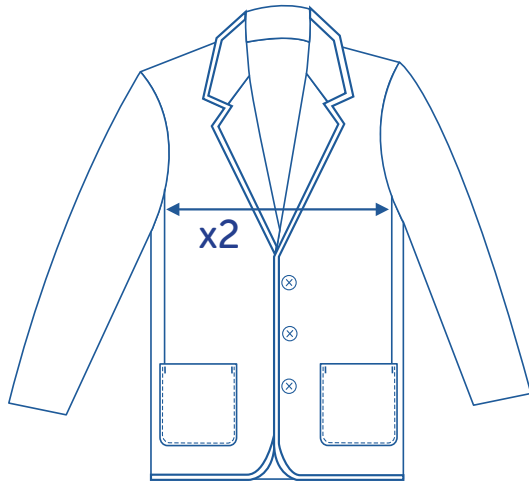

How to select your size:

1. 1 Find a similar fitting garment to the item you wish to purchase.
2. 2 Lay the garment flat on a hard surface.
3. 3 Measure the waist or chest in centimetres as outlined in the diagram. Multiply the measurement by 2.
4. 4 Select the size closest to your measurement, remembering to select the larger size if your measurement is in between sizes.

Note:

- Exchange is available for incorrect size selection.
- Not all sizes are carried. For sizes not carried, contact info@alinta.com to organise a Special Make-Up Order.