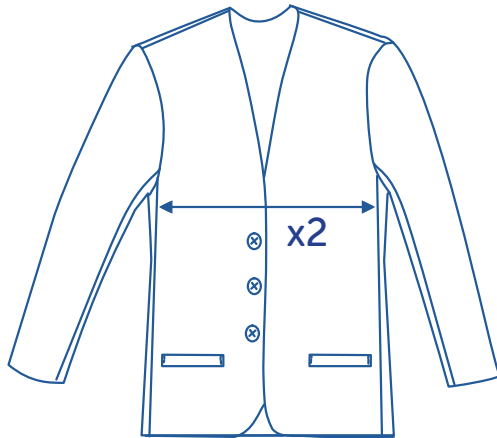

Alinta - Ranier Brand Size Comparison Chart

Blazer Ladies P-12													
Ranier Size	4	6	8	10	12	14	16	18	20	22	24	26	28
Equal Alinta Size					J12	J14	L8	L10	L12	L14	L16	L18	L20
Alinta Full Chest in cm					92	97	102	107	112	117	122	126	130

How to select your size:

- 1 Find a similar fitting garment to the item you wish to purchase.
- 2 Lay the garment flat on a hard surface.
- 3 Measure the waist or chest in centimetres as outlined in the diagram. Multiply the measurement by 2.
- 4 Select the size closest to your measurement, remembering to select the larger size if your measurement is in between sizes.