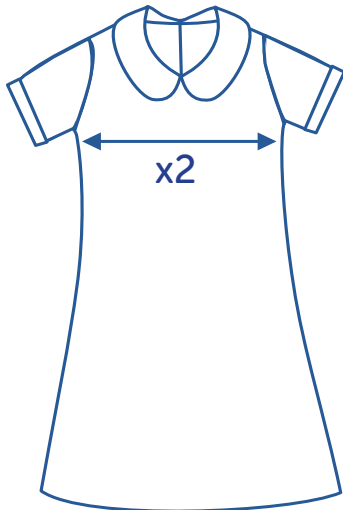

Alinta - Ranier Brand Size Comparison Chart

Dress 7-12														
Ranier Size	10C	12C	14C	8A	10A	12A	14A	16A	18A	20A	22A	24A	26A	28A
Equal Alinta Size	J4	J6	J8	J10	J12	J14	L8	L10	L12	L14	L16	L18	L20	L22
Alinta Full Chest in cm	73	78	83	88	93	98	103	108	113	118	123	128	133	138

How to select your size:

- 1 Find a similar fitting garment to the item you wish to purchase.
- 2 Lay the garment flat on a hard surface.
- 3 Measure the waist or chest in centimetres as outlined in the diagram. Multiply the measurement by 2.
- 4 Select the size closest to your measurement, remembering to select the larger size if your measurement is in between sizes.