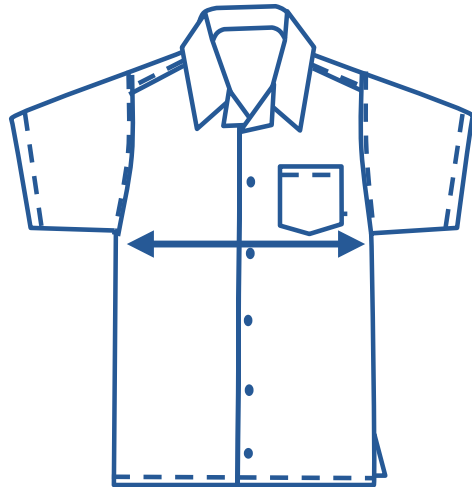

Alinta Apparel Size Chart

Unisex/Boys Shirt															
Alinta Size	J2	J4	J6	J8	J10	J12	J14	XS	S	M	L	XL	2XL	3XL	4XL
1/2 Chest Measurement (cm)	37.5	40	42.5	45	47.5	50	52.5	55	57.5	60	62.5	65	67.5	70	72.5

How to select your size:

- 1 Find a similar fitting garment to the item you wish to purchase.
- 2 Lay the garment flat on a hard surface.
- 3 Measure the chest in centimetres as outlined in the diagram.
- 4 Select the size closest to your measurement, remembering to select the larger size if your measurement is in between sizes.