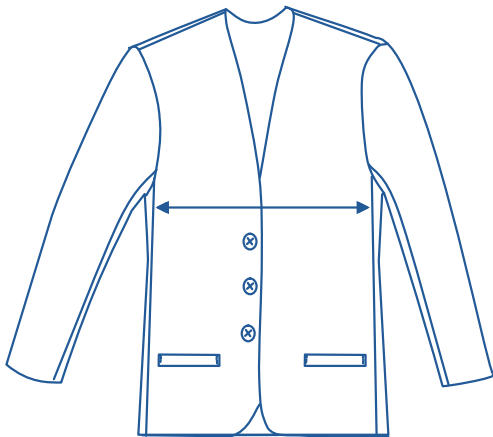

How to select your size:

1. 1 Find a similar fitting garment to the item you wish to purchase.
2. 2 Lay the garment flat on a hard surface.
3. 3 Measure the chest in centimetres as outlined in the diagram.
4. 4 Select the size closest to your measurement, remembering to select the larger size if your measurement is in between sizes.

Note:

- Exchange is available for incorrect size selection.
- Not all sizes are carried. For sizes not carried, contact the Uniform Shop to organise a Special Make-Up Order.