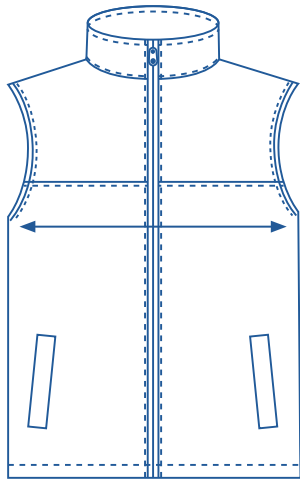

Alinta Apparel Size Chart

Vest							
Alinta Size	4	6	8	10	12	14	
1/2 Chest Measurement (cm)	37.5	40	42.5	45	48	51.5	

How to select your size:

- 1 Find a similar fitting garment to the item you wish to purchase.
- 2 Lay the garment flat on a hard surface.
- 3 Measure the chest in centimetres as outlined in the diagram.
- 4 Select the size closest to your measurement, remembering to select the larger size if your measurement is in between sizes.