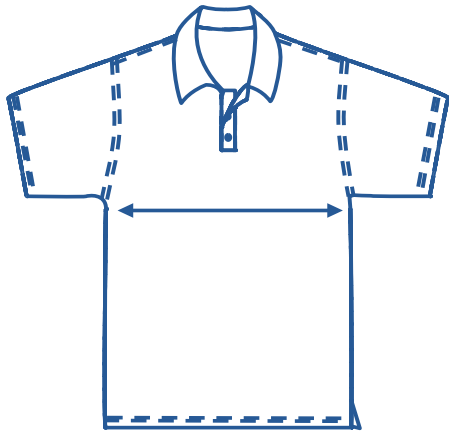

Alinta Apparel Size Chart

Boys Polo

Alinta Size	J2	J4	J6	J8	J10	J12	J14	XS	S	M	L	XL	2XL	3XL	4XL
1/2 Chest Measurement (cm)	33.5	36	38.5	41	43.5	45.5	47.5	50	52.5	55	57.5	60	62.5	65	67.5

How to select your size:

- 1 Find a similar fitting garment to the item you wish to purchase.
- 2 Lay the garment flat on a hard surface.
- 3 Measure the chest in centimetres as outlined in the diagram.
- 4 Select the size closest to your measurement, remembering to select the larger size if your measurement is in between sizes.