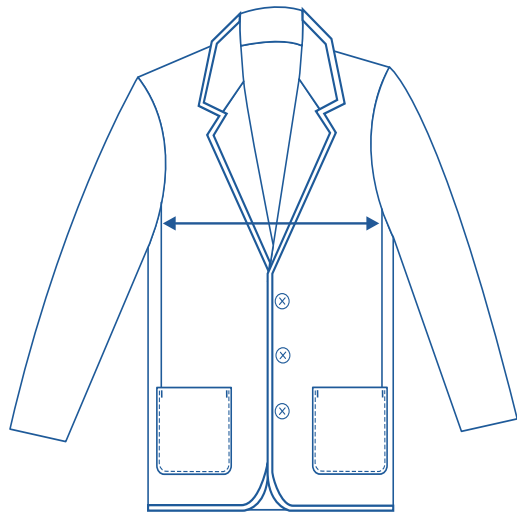

Alinta Apparel Size Chart

Boys Blazer															
Alinta Size	J4	J6	J8	J10	J12	J14	XS	S	M	L	XL	2XL	3XL	4XL	
1/2 Chest Measurement (cm)	35	37.5	40	42.5	45	47.5	50	52.5	55	57.5	60	62.5	65	67.5	

How to select your size:

- 1 Find a similar fitting garment to the item you wish to purchase.
- 2 Lay the garment flat on a hard surface.
- 3 Measure the chest in centimetres as outlined in the diagram.
- 4 Select the size closest to your measurement, remembering to select the larger size if your measurement is in between sizes.