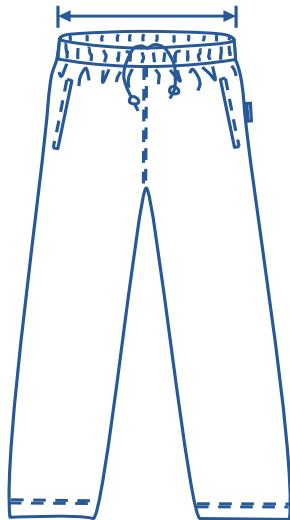

Alinta Apparel Size Chart

Tracksuit Pants																
Alinta Size	J2	J4	J6	J8	J10	J12	J14	XS	S	M	L	XL	2XL	3XL	4XL	
1/2 Waist Relaxed (cm)	23	24	25	27	29	31	32	33.5	35.5	37.5	39.5	41.5	43.5	45.5	47.5	
1/2 Waist Stretched (cm)	37	39	41	43	45	47	48	50	52	54	56	58	60	62	64	

How to select your size:

- 1 Find a similar fitting garment to the item you wish to purchase.
- 2 Lay the garment flat on a hard surface.
- 3 Measure the waist in centimetres as outlined in the diagram.
- 4 Select the size closest to your measurement, remembering to select the larger size if your measurement is in between sizes.