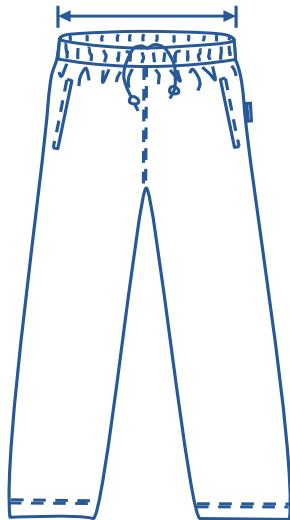

# Alinta Apparel Size Chart

Tracksuit Pants													
Alinta Size	J6	J8	J10	J12	J14	XS	S	M	L	XL	2XL	3XL	4XL
1/2 Waist Relaxed (cm)	25	27	29	30.5	32	33.5	35	37.5	40	42.5	45	47.5	50
1/2 Waist Stretched (cm)	40	42	44	45.5	47	48.5	50	52.5	55	57.5	60	62.5	65

## How to select your size:

- 1 Find a similar fitting garment to the item you wish to purchase.
- 2 Lay the garment flat on a hard surface.
- 3 Measure the waist in centimetres as outlined in the diagram.
- 4 Select the size closest to your measurement, remembering to select the larger size if your measurement is in between sizes.