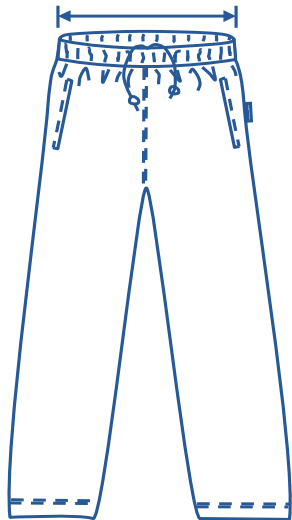

Alinta Apparel Size Chart

Tracksuit Pants																
Alinta Size	J2	J4	J6	J8	J10	J12	J14	XS	S	M	L	XL	2XL	3XL	4XL	
1/2 Waist Relaxed (cm)	23	24	25	27	29	30.5	32	33.5	35.5	37.5	39.5	41.5	43.5	45.5	47.5	
1/2 Waist Stretched (cm)	34	36	38	40	42	44	46	48	50	52	54	56	58	60	62	

How to select your size:

- 1 Find a similar fitting garment to the item you wish to purchase.
- 2 Lay the garment flat on a hard surface.
- 3 Measure the waist in centimetres as outlined in the diagram.
- 4 Select the size closest to your measurement, remembering to select the larger size if your measurement is in between sizes.