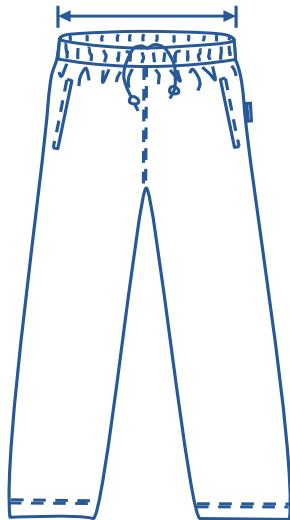

Alinta Apparel Size Chart

Tracksuit Pants																
Alinta Size	J2	J4	J6	J8	J10	J12	J14	XS	S	M	L	XL	2XL	3XL	4XL	
1/2 Waist Relaxed (cm)	23	24	25	27	29	30.5	32	33.5	35.5	37.5	39.5	41.5	43.5	45.5	47.5	
1/2 Waist Stretched (cm)	34	36	38	40	42	43.5	45	48	50	52	54	56	58	60	62	

How to select your size:

- 1 Find a similar fitting garment to the item you wish to purchase.
- 2 Lay the garment flat on a hard surface.
- 3 Measure the waist in centimetres as outlined in the diagram.
- 4 Select the size closest to your measurement, remembering to select the larger size if your measurement is in between sizes.