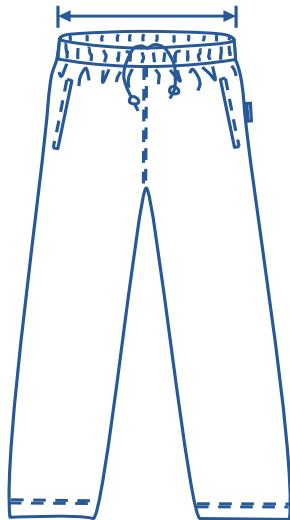

Alinta Apparel Size Chart

Tracksuit Pants																
Alinta Size	J2	J4	J6	J8	J10	J12	J14	XS	S	M	L	XL	2XL	3XL	4XL	
1/2 Waist Relaxed (cm)	23	24	25	27	29	30.5	32	33.5	35	37.5	40	42.5	45	47.5	50	
1/2 Waist Stretched (cm)	36	38	40	42	44	46	48	50	52.5	55	57.5	60	62.5	65	67.5	

How to select your size:

- 1 Find a similar fitting garment to the item you wish to purchase.
- 2 Lay the garment flat on a hard surface.
- 3 Measure the waist in centimetres as outlined in the diagram.
- 4 Select the size closest to your measurement, remembering to select the larger size if your measurement is in between sizes.