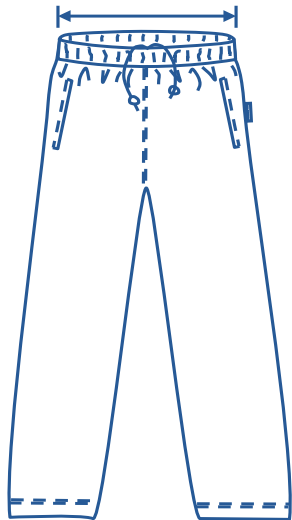

Alinta Apparel Size Chart

Tracksuit Pants																
Alinta Size	J2	J4	J6	J8	J10	J12	J14	XS	S	M	L	XL	2XL	3XL	4XL	
1/2 Waist Relaxed (cm)	23	24	25	27	29	31	32	33.5	35.5	37.5	39.5	41.5	43.5	45.5	47.5	
1/2 Waist Stretched (cm)	35	37	39	41	43	45	47	48	50	52	54	56	58	60	62	

How to select your size:

- 1 Find a similar fitting garment to the item you wish to purchase.
- 2 Lay the garment flat on a hard surface.
- 3 Measure the waist in centimetres as outlined in the diagram.
- 4 Select the size closest to your measurement, remembering to select the larger size if your measurement is in between sizes.