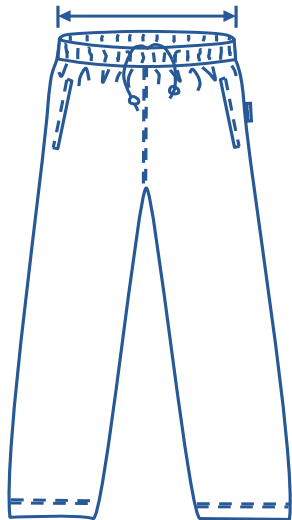

Alinta Apparel Size Chart

Tracksuit Pants												
Alinta Size	J10	J12	J14	8	10	12	14	16	18	20	22	
1/2 Waist Relaxed (cm)	28	29	30	32.5	35	37.5	40	42.5	45	47.5	50	
1/2 Waist Stretched (cm)	37.5	40	42.5	45	47.5	50	52.5	55	57.5	60	62.5	

How to select your size:

- 1 Find a similar fitting garment to the item you wish to purchase.
- 2 Lay the garment flat on a hard surface.
- 3 Measure the waist in centimetres as outlined in the diagram.
- 4 Select the size closest to your measurement, remembering to select the larger size if your measurement is in between sizes.