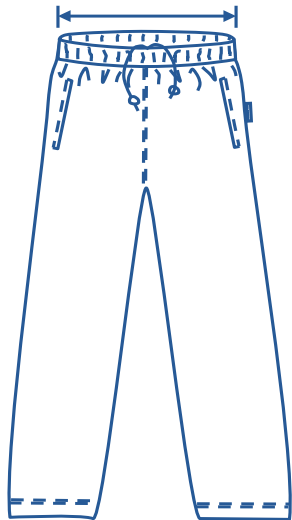

Alinta Apparel Size Chart

Tracksuit Pants																
Alinta Size	J2	J4	J6	J8	J10	J12	J14	XS	S	M	L	XL	2XL	3XL	4XL	
1/2 Waist Relaxed (cm)	23	24	26	27	29	31	32	33.5	35.5	37.5	39.5	41.5	43.5	45.5	47.5	
1/2 Waist Stretched (cm)	37	39	41	43	45	47	48	50	52	54	56	58	60	62	64	

How to select your size:

- 1 Find a similar fitting garment to the item you wish to purchase.
- 2 Lay the garment flat on a hard surface.
- 3 Measure the waist in centimetres as outlined in the diagram.
- 4 Select the size closest to your measurement, remembering to select the larger size if your measurement is in between sizes.