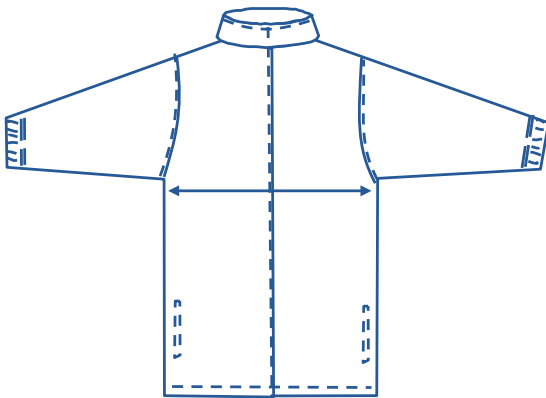

Alinta Apparel Size Chart

Tracksuit Jacket												
Alinta Size	J8	J10	J12	J14	XS	S	M	L	XL	2XL	3XL	
1/2 Chest Measurement (cm)	45.5	48	51	54	55	57.5	60	62.5	65	67.5	70	

How to select your size:

- 1 Find a similar fitting garment to the item you wish to purchase.
- 2 Lay the garment flat on a hard surface.
- 3 Measure the chest in centimetres as outlined in the diagram.
- 4 Select the size closest to your measurement, remembering to select the larger size if your measurement is in between sizes.