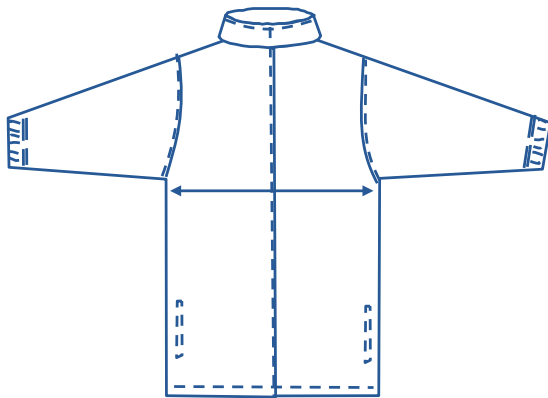

Alinta Apparel Size Chart

Tracksuit Jacket

Alinta Size	J2	J4	J6	J8	J10	J12	J14	XS	S	M	L	XL	2XL	3XL	4XL
1/2 Chest Measurement (cm)	36	38	40	42	44.5	47	49.5	52	54.5	57	59.5	62	64.5	67	69.5

How to select your size:

- 1 Find a similar fitting garment to the item you wish to purchase.
- 2 Lay the garment flat on a hard surface.
- 3 Measure the chest in centimetres as outlined in the diagram.
- 4 Select the size closest to your measurement, remembering to select the larger size if your measurement is in between sizes.