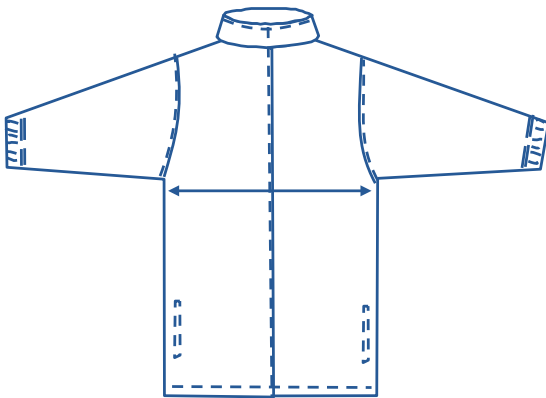

Alinta Apparel Size Chart

Tracksuit Jacket

Alinta Size	J2	J4	J6	J8	J10	J12	J14	XS	S	M	L	XL	2XL	3XL	4XL
1/2 Chest Measurement (cm)	39	42.5	46	49.5	52	55	58	60.5	63.5	67	70	73	76	79	82

How to select your size:

- 1 Find a similar fitting garment to the item you wish to purchase.
- 2 Lay the garment flat on a hard surface.
- 3 Measure the chest in centimetres as outlined in the diagram.
- 4 Select the size closest to your measurement, remembering to select the larger size if your measurement is in between sizes.