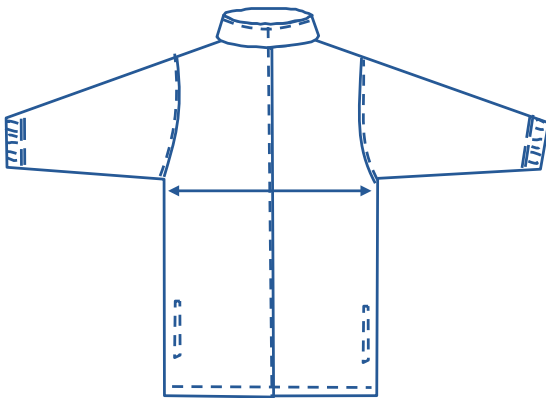

Alinta Apparel Size Chart

Tracksuit Jacket

Alinta Size	J2	J4	J6	J8	J10	J12	J14	XS	S	M	L	XL	2XL	3XL	4XL
1/2 Chest Measurement (cm)	41	44	47	50	52	54	56	59	61	64	66	68	70	73	75

How to select your size:

- 1 Find a similar fitting garment to the item you wish to purchase.
- 2 Lay the garment flat on a hard surface.
- 3 Measure the chest in centimetres as outlined in the diagram.
- 4 Select the size closest to your measurement, remembering to select the larger size if your measurement is in between sizes.